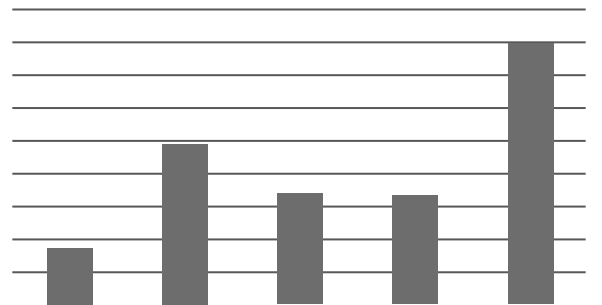

OFFICERS

CHAPTER REPRESENTATIVES

**See us at the Las Cruces Farmers and Crafts Market
February to December or by appointment**

Native & adapted plants for Las Cruces & El Paso

www.RobledoVista.com • 575-541-8083 • 915-203-4385